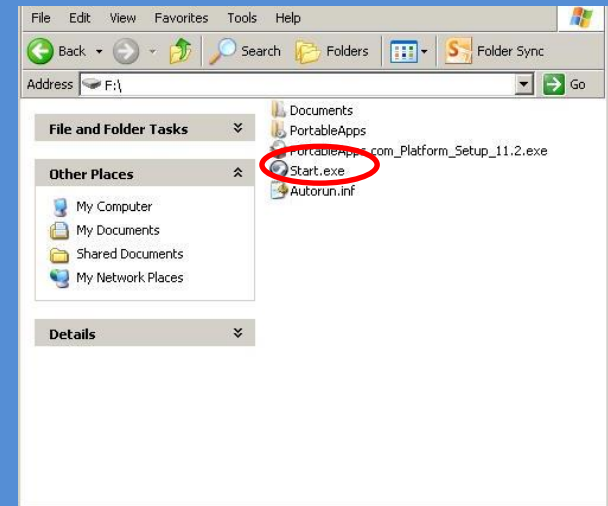

Select English and click OK. Click the 'Next>' button, and then click the 'I agree' button.

Select New Install and click Next>

At Install Location, select Portable – install to a portable device and select Next>

At the Portable Install, select the Drive letter of your Flash Drive and press Next>

Click Install

When the application has finished installing, click the Finish button.

If for some reason the program gets closed out, simply open your flash drive and double click 'Start.exe'.

Portable apps will search for applications automatically and present a screen for you to Download New Portable Applications.

Click the Cancel button.

The screenshot shows the "Portable App Directory" window. The title bar reads "Portable App Directory". The main heading is "Download New Portable Apps" with the instruction "Select the portable apps you would like to install." Below this is a table of applications. The table has four columns: "Portable App", "Description", "Download", and "Install". The applications are grouped into "Accessibility" and "Development" categories. At the bottom of the window, there are "Next >" and "Cancel" buttons.