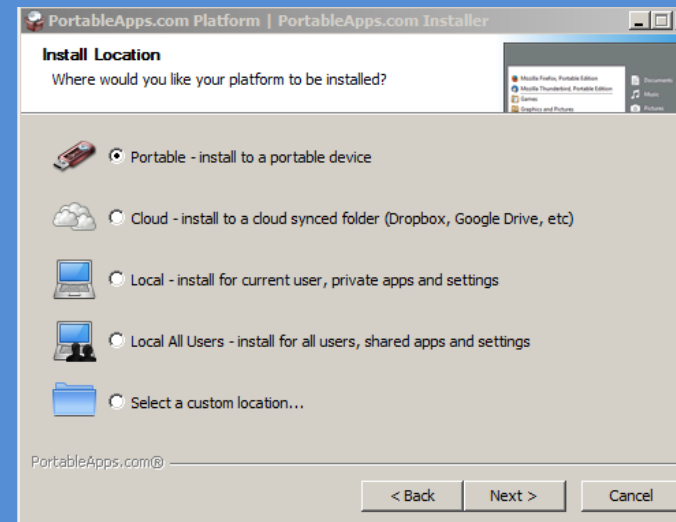

Download the latest version of PortableApps.com Platform (this screenshot shows Version 12.0.5)

If a Security Warning displays, click the yellow bar and select Download File

At the File Download Security Warning, select the Save File button.

At the Save As dialog box, navigate the USB drive (the drive letter may be different) and click the Save button

At the Download Complete dialog box, click the Run button

If you get an additional Security Warning, click the Run button again

Select English and click OK. Click the 'Next>' button, and then click the 'I agree' button.

Select New Install and click Next>

At Install Location, select Portable – install to a portable device and select Next>

At the Portable Install, select the Drive letter of your Flash Drive and press Next>

Click Install

When the application has finished installing, click the Finish button.

If for some reason the program gets closed out, simply open your flash drive and double click 'Start.exe'.