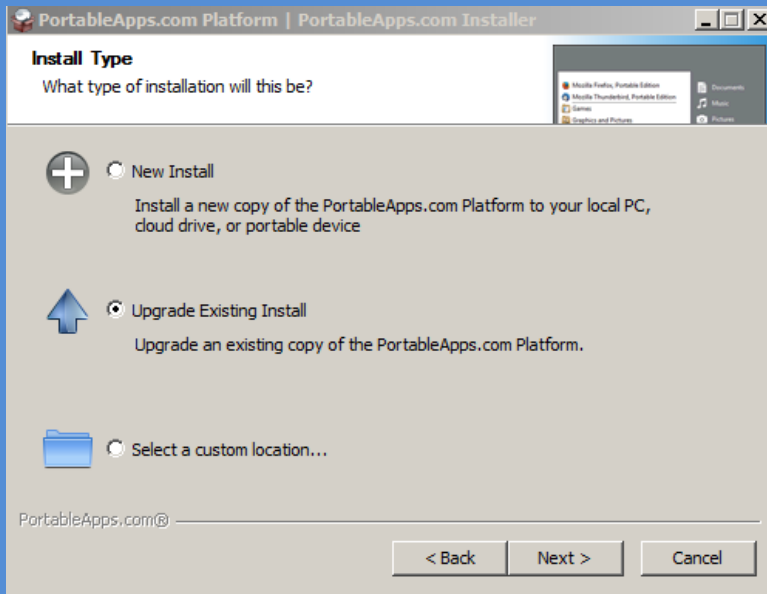

Download the latest version of PortableApps.com Platform (this screenshot shows Version 12.0.5)

If a Security Warning displays, click the yellow bar and select Download File

At the File Download Security Warning, select the Save File button.

At the Save As dialog box, navigate the USB drive (the drive letter may be different) and click the Save button

At the Download Complete dialog box, click the Run button

If you get an additional Security Warning, click the Run button again

Select English and click OK. Click the 'Next>' button, and then click the 'I agree' button.

Select New Install and click Next>

At Install Location, select Portable – install to a portable device and select Next>

At the Portable Install, select the Drive letter of your Flash Drive and press Next>

Click Install

When the application has finished installing, click the Finish button.

If for some reason the program gets closed out, simply open your flash drive and double click 'Start.exe'.