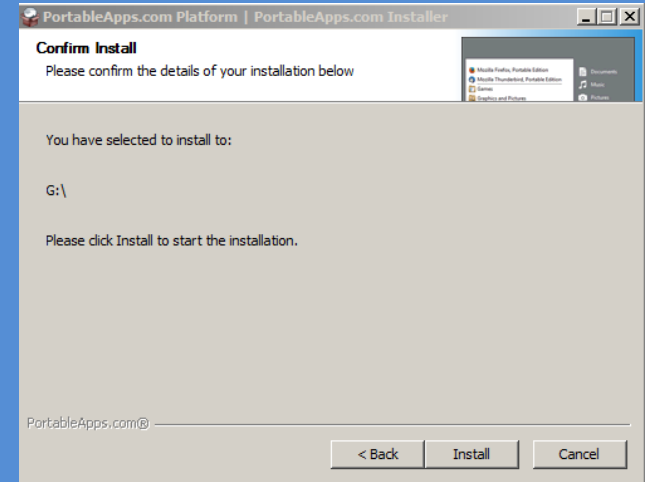

Select English and click OK. Click the 'Next>' button, and then click the 'I agree' button.

Select New Install and click Next>

At Install Location, select Portable – install to a portable device and select Next>

At the Portable Install, select the Drive letter of your Flash Drive and press Next>

Click Install

When the application has finished installing, click the Finish button.

If for some reason the program gets closed out, simply open your flash drive and double click 'Start.exe'.

Portable apps will search for applications automatically and present a screen for you to Download New Portable Applications.

Click the Cancel button.

The screenshot shows the "Portable App Directory" window. The title bar reads "Portable App Directory". The main heading is "Download New Portable Apps" with the instruction "Select the portable apps you would like to install." Below this is a table of applications. The table has four columns: "Portable App", "Description", "Download", and "Install". The applications are grouped into "Accessibility" and "Development" categories. At the bottom of the window, there are "Next >" and "Cancel" buttons.