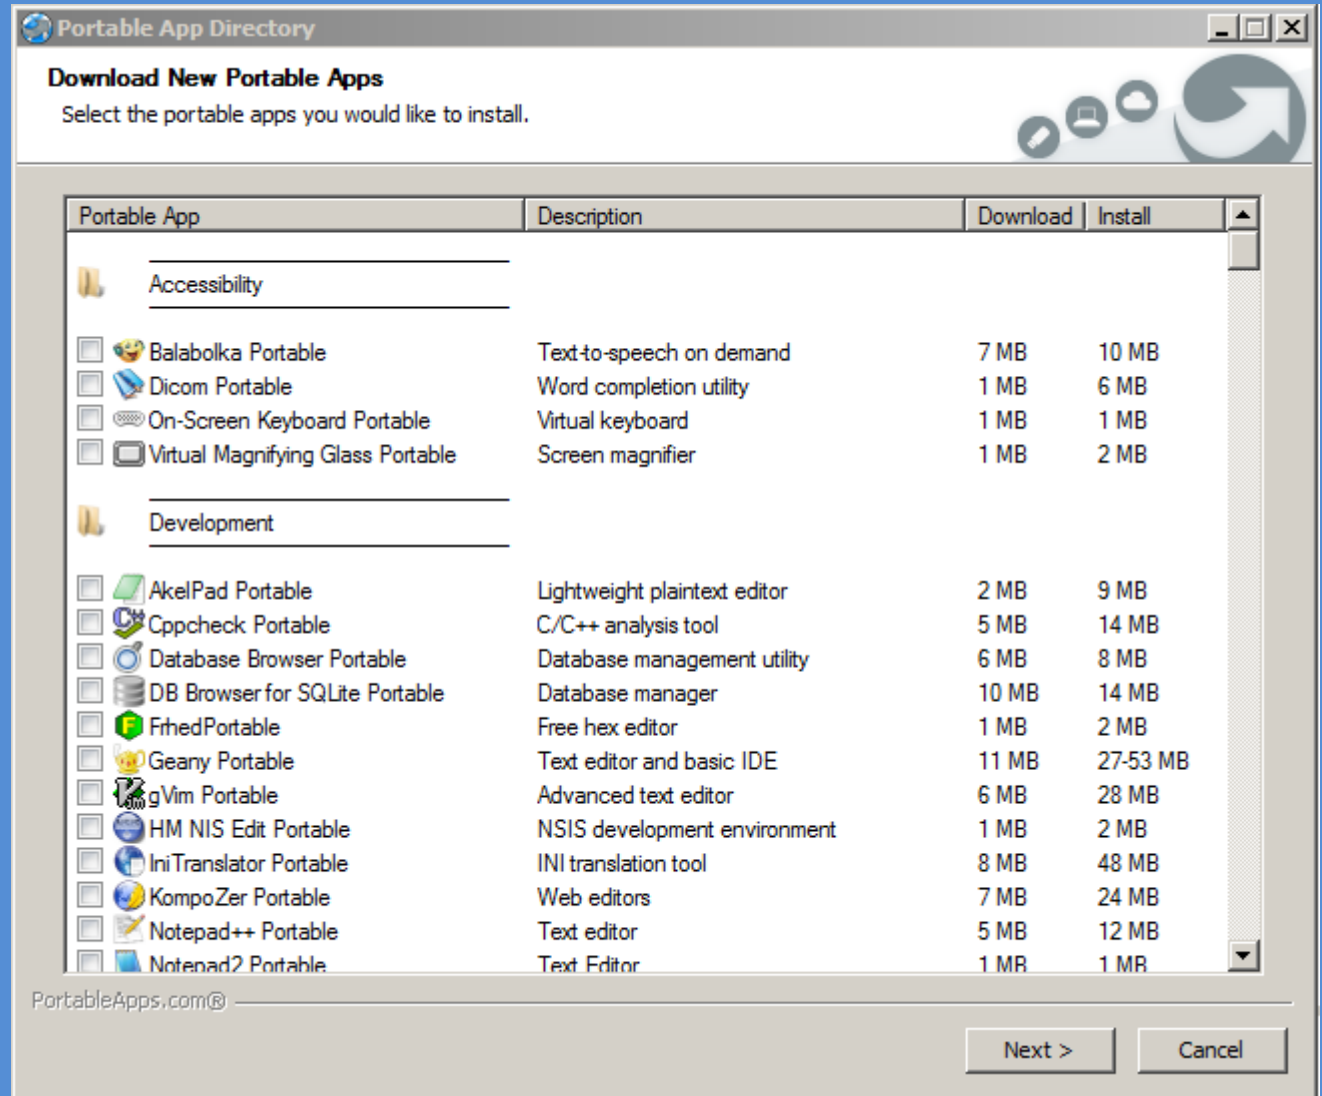

PortableApps.com@

Next > Cancel

When Portable Apps is running, you will see a small icon  on your taskbar.

Click the icon to display the Portable Apps Menu.

If for some reason the program gets closed out. Simply open your flash drive and double click 'Start.exe'

Now you are ready to install your Apps!

Click on Apps and select '+ Get More Apps' | By Category.

This is your 'Apps Directory'.

We're going to install two applications – GIMP and WinSCP

The first app we want is GIMP.  
GIMP is a GNU Image Manipulation Program or as I like to think of it “a poor man’s version of Photoshop”. It does almost everything Photoshop does, but without the price tag.