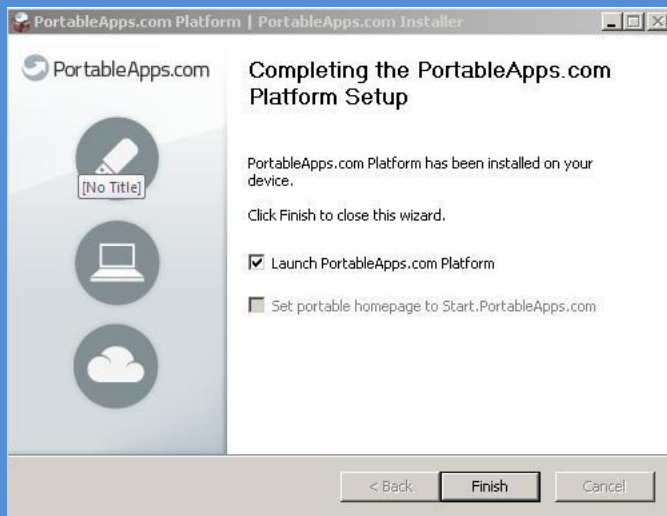

Select English and click OK. Click the 'Next>' button, and then click the 'I agree' button.

Select New Install and click Next>

At Install Location, select Portable – install to a portable device and select Next>

At the Portable Install, select the Drive letter of your Flash Drive and press Next>

Click Install

When the application has finished installing, click the Finish button.

If for some reason the program gets closed out, simply open your flash drive and double click 'Start.exe'.

Portable apps will search for applications automatically and present a screen for you to Download New Portable Applications.

Click the Cancel button.

The screenshot shows the "Portable App Directory" window. The title bar reads "Portable App Directory". The main heading is "Download New Portable Apps" with the instruction "Select the portable apps you would like to install." Below this is a table of applications. The table has four columns: "Portable App", "Description", "Download", and "Install". The applications are grouped into "Accessibility" and "Development" categories. At the bottom of the window, there are "Next >" and "Cancel" buttons.