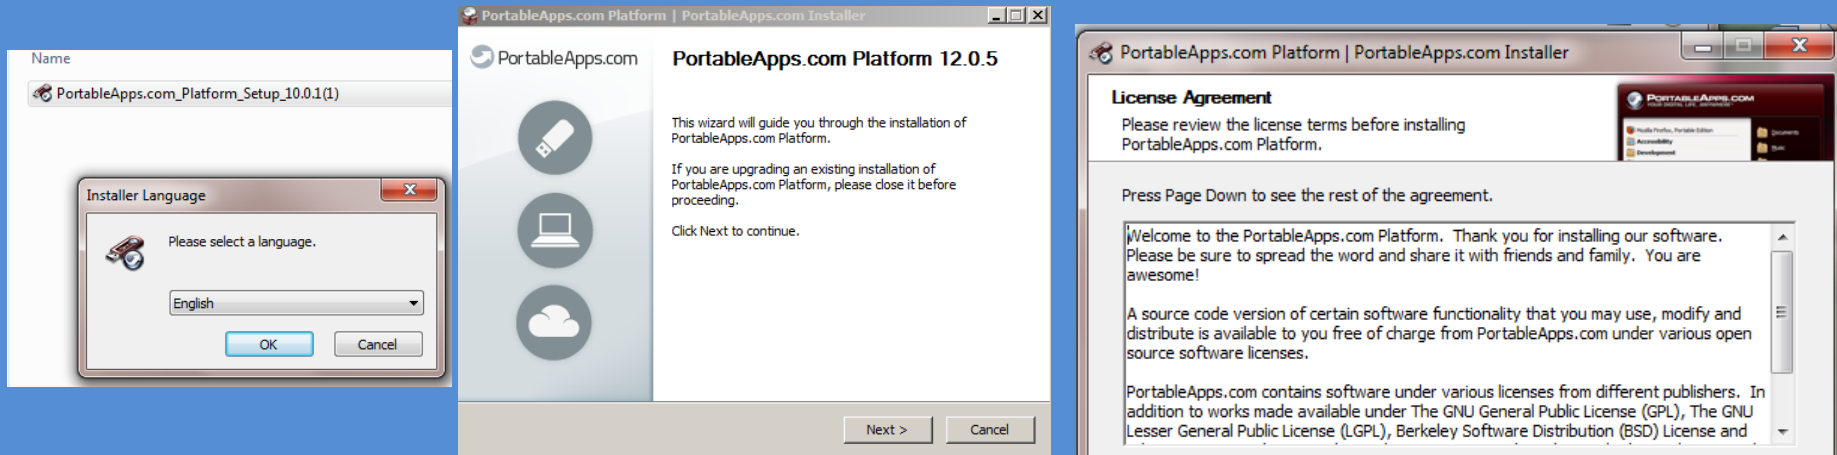

Download the latest version of PortableApps.com Platform (this screenshot shows Version 12.0.5)

If a Security Warning displays, click the yellow bar and select Download File

At the File Download Security Warning, select the Save File button.

At the Save As dialog box, navigate the USB drive (the drive letter may be different) and click the Save button

At the Download Complete dialog box, click the Run button

If you get an additional Security Warning, click the Run button again

Select English and click OK. Click the 'Next>' button, and then click the 'I agree' button.

Select New Install and click Next>

At Install Location, select Portable – install to a portable device and select Next>

At the Portable Install, select the Drive letter of your Flash Drive and press Next>

Click Install

When the application has finished installing, click the Finish button.

If for some reason the program gets closed out, simply open your flash drive and double click 'Start.exe'.