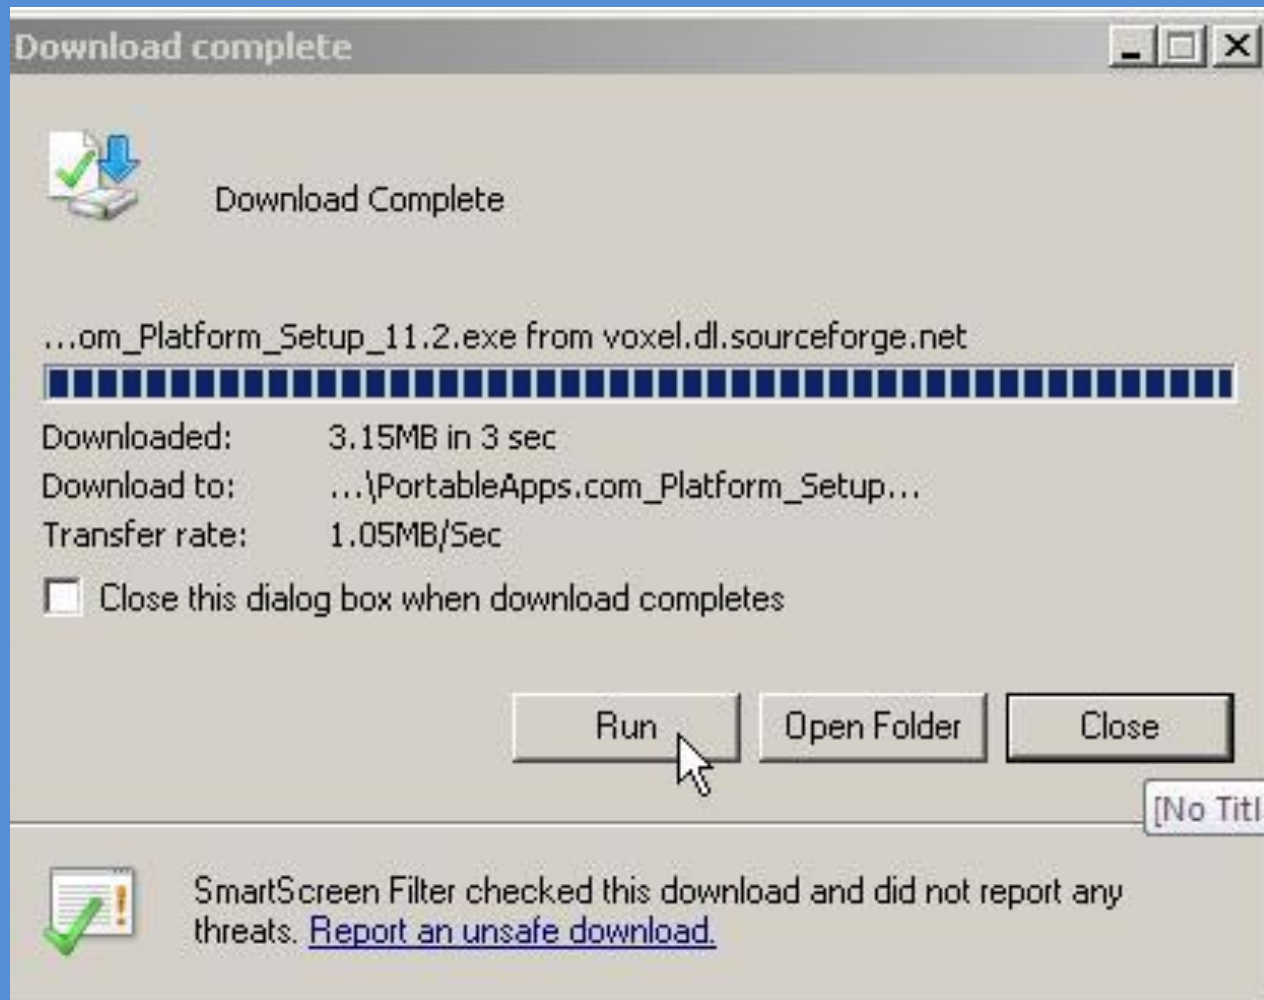

At the Download Complete dialog box, click the Run button

If you get an additional Security Warning, click the Run button again