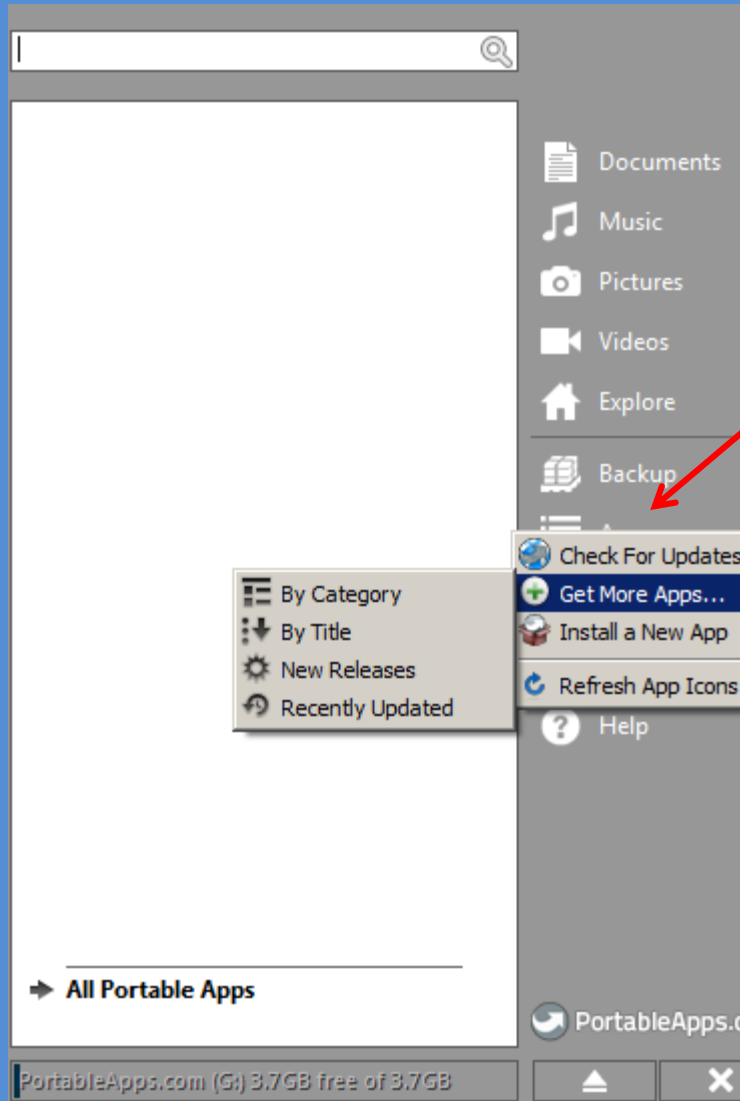

Portable apps will search for applications automatically and present a screen for you to Download New Portable Applications.

Click the Cancel button.

The screenshot shows the "Portable App Directory" window. The title bar reads "Portable App Directory". The main heading is "Download New Portable Apps" with the instruction "Select the portable apps you would like to install." Below this is a table of applications. The table has four columns: "Portable App", "Description", "Download", and "Install". The applications are grouped into "Accessibility" and "Development" categories. At the bottom of the window, there are "Next >" and "Cancel" buttons.

PortableApps.com@

Next > Cancel

When Portable Apps is running, you will see a small icon  on your taskbar.

Click the icon to display the Portable Apps Menu.

If for some reason the program gets closed out. Simply open your flash drive and double click 'Start.exe'

Now you are ready to install your Apps!

Click on Apps and select '+ Get More Apps' | By Category.

This is your 'Apps Directory'.

We're going to install two applications – GIMP and WinSCP

The first app we want is GIMP.  
GIMP is a GNU Image Manipulation Program or as I like to think of it “a poor man’s version of Photoshop”. It does almost everything Photoshop does, but without the price tag.