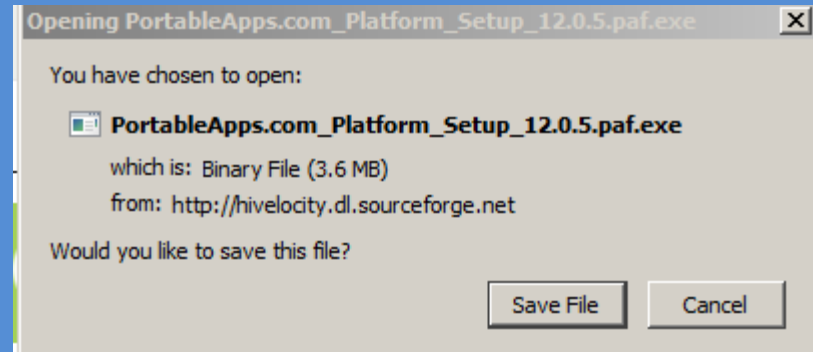

Download the latest version of PortableApps.com Platform (this screenshot shows Version 12.0.5)

If a Security Warning displays, click the yellow bar and select Download File

At the File Download Security Warning, select the Save File button.