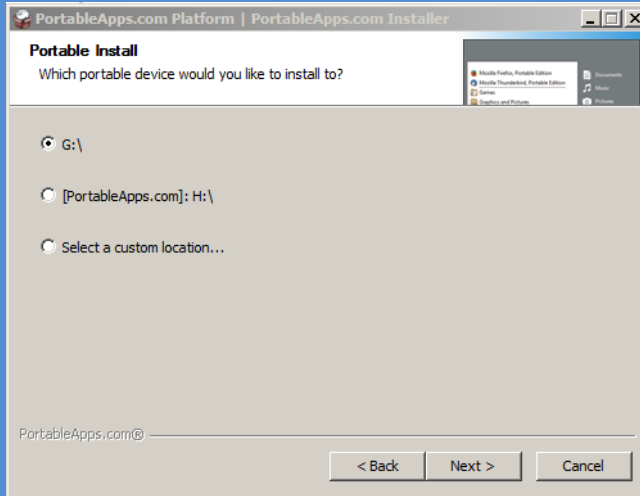

Select English and click OK. Click the 'Next>' button, and then click the 'I agree' button.

Select New Install and click Next>

At Install Location, select Portable – install to a portable device and select Next>

At the Portable Install, select the Drive letter of your Flash Drive and press Next>

Click Install

When the application has finished installing, click the Finish button.

If for some reason the program gets closed out, simply open your flash drive and double click 'Start.exe'.

Portable apps will search for applications automatically and present a screen for you to Download New Portable Applications.

Click the Cancel button.

The screenshot shows the "Portable App Directory" window. The title bar reads "Portable App Directory". The main heading is "Download New Portable Apps" with the instruction "Select the portable apps you would like to install." Below this is a table of applications. The table has four columns: "Portable App", "Description", "Download", and "Install". The applications are grouped into "Accessibility" and "Development" categories. At the bottom of the window, there are "Next >" and "Cancel" buttons.